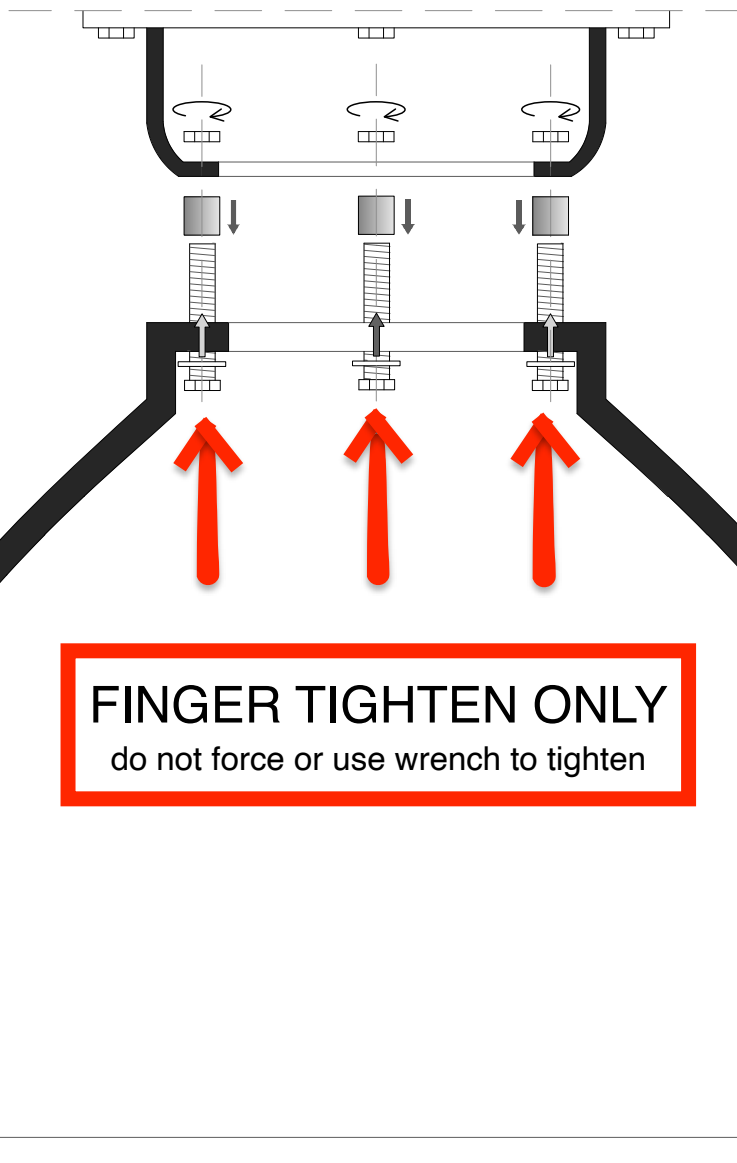

# FERROLUCE

handmade light

FERROLUCE SRL  
MADE IN ITALY  
MOD: C1750  
120V - 60 Hz

**CAUTION RISK OF FIRE**  
*Attention risque de feu*  
MAX 60W type A

**DRY LOCATION ONLY**  
INCANDESCENT  
LUMINAIRES

**CAUTION-RISK OF FIRE**  
This product requires installation by a qualified electrician. Before installing be sure to read all instructions and **TURN THE POWER TO THE ELECTRICAL BOX OFF**

*Dans un endroit sec*  
**Luminaire Incandescents**  
*Débranchez l'alimentation avant entretien*

**FINGER TIGHTEN ONLY**  
do not force or use wrench to tighten

**FIXTURES ARE CERAMIC**  
**HANDLE WITH CARE**